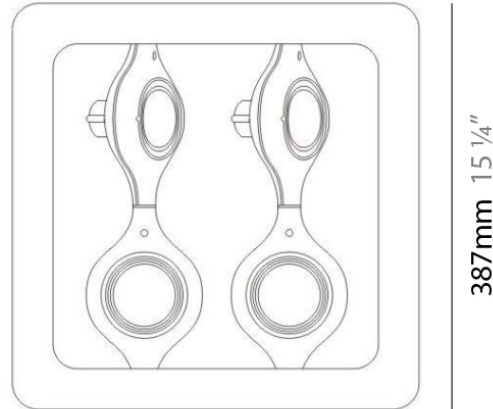

SPACE RECESSED

D96006

PROJECT	
TYPE	
NOTES	
QUANTITY	
DATE	

GENERAL

Series: Space
Brand: Milan
Division: Design
Mounting Type: Recessed
Mounting Location: Ceiling
Subcategory: Downlight

PHYSICAL

Shape: Square
Length (mm): 387
Length (in): 15 1/4
Width (mm): 387
Width (in): 15 1/4
Height (mm): 89
Height (in): 3 1/2
Light Distribution: Direct
Weight (kg): 3.2
Weight (lbs): 7
Diffuser: Glass - Sold Separately
Fixture Finish: Metallic Gray
Fixture Material: Metal

ELECTRICAL

Number of Lamps: 4
Lamp Type: LED Retrofit
Lamp Shape: MR16
Bulb Included: Bulb Not Included
Total Output Wattage (W): 20
Max. Wattage Per Lamp (W): 5
Lamp Base: GU10
Housing: Non - IC rated remodel housing is for use in non - insulated areas or where insulation is at least 3
Input Voltage (V): 120

LED

OPTICAL

RATINGS AND CERTIFICATIONS

Certified By: CSA Certified to UL and CSA Standards
IP rating: IP20